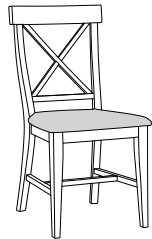

MODEL/DESCRIPTION

LIST PRICING

Model 910 Condi Cafe Chair Upholstered Seat

Solid Beech Wood frame, upholstered seat

COM Yardage: 0.75 Yard

COV/COM	GR1	VINYL GR2	VINYL GR3	VINYL GR4	GR5
$629	$642	$668	$695	$723	$751
GR6	GR7	GR8	GR9	GR10	LEA
$781	$813	$845	$879	$914	$1060