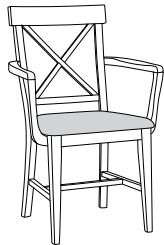

Qty./Wt. Per Carton: 2 ea./48 lbs.

**MODEL/DESCRIPTION**

**LIST PRICING**

**Model 910 Condi Cafe Chair Upholstered Seat**

Solid Beech Wood frame, upholstered seat

COM Yardage: 0.75 Yard

COV/COM	GR1	VINYL GR2	VINYL GR3	VINYL GR4	GR5
\$629	\$642	\$668	\$695	\$723	\$751
GR6	GR7	GR8	GR9	GR10	LEA
\$781	\$813	\$845	\$879	\$914	\$1060