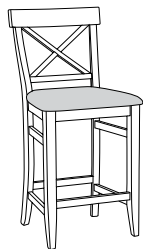

Model 914 Condi Counter Height Stool

Solid Beech Wood frame, upholstered seat

COM Yardage: 0.75 Yard

COV/COM	GR1	VINYL GR2	VINYL GR3	VINYL GR4	GR5
$755	$770	$801	$833	$866	$900
GR6	GR7	GR8	GR9	GR10	LEA
$936	$974	$1013	$1054	$1095	$1271