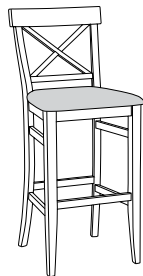

### Café Chair

Seat Width	19"
Seat Height	18"
Seat Depth	16.5"
Overall Height	36"

### Bar Stool

Seat Width	19"
Seat Height	30"
Seat Depth	16.5"
Overall Height	46"

**Model 912 Condi Cafe Chair with Arms**

Solid Beech Wood frame with arms, upholstered seat

COM Yardage: 0.75 Yard

COV/COM	GR1	VINYL GR2	VINYL GR3	VINYL GR4	GR5
\$778	\$794	\$825	\$858	\$893	\$928
GR6	GR7	GR8	GR9	GR10	LEA
\$965	\$1003	\$1044	\$1085	\$1129	\$1309

**Model 914 Condi Counter Height Stool**

Solid Beech Wood frame, upholstered seat

COM Yardage: 0.75 Yard

COV/COM	GR1	VINYL GR2	VINYL GR3	VINYL GR4	GR5
\$755	\$770	\$801	\$833	\$866	\$900
GR6	GR7	GR8	GR9	GR10	LEA
\$936	\$974	\$1013	\$1054	\$1095	\$1271